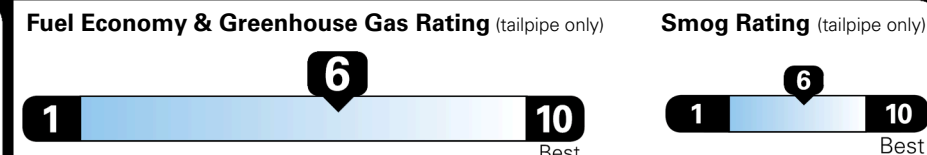

Proudly Supporting Hyundai Hope On Wheels and the Fight Against Pediatric Cancer Since 1998

EPA DOT Fuel Economy and Environment

Gasoline Vehicle

Fuel Economy

34 MPG
combined city/hwy

35 MPG
city

34 MPG
highway

2.9 gallons per 100 miles

Small SUVs range from 14 to 125 MPG. The best vehicle rates 146 MPGe.

You save \$1,250
in fuel costs over 5 years compared to the average new vehicle.

Annual fuel cost \$1,450

This vehicle emits 258 grams CO₂ per mile. The best emits 0 grams per mile (tailpipe only). Producing and distributing fuel also create emissions; learn more at fueleconomy.gov.